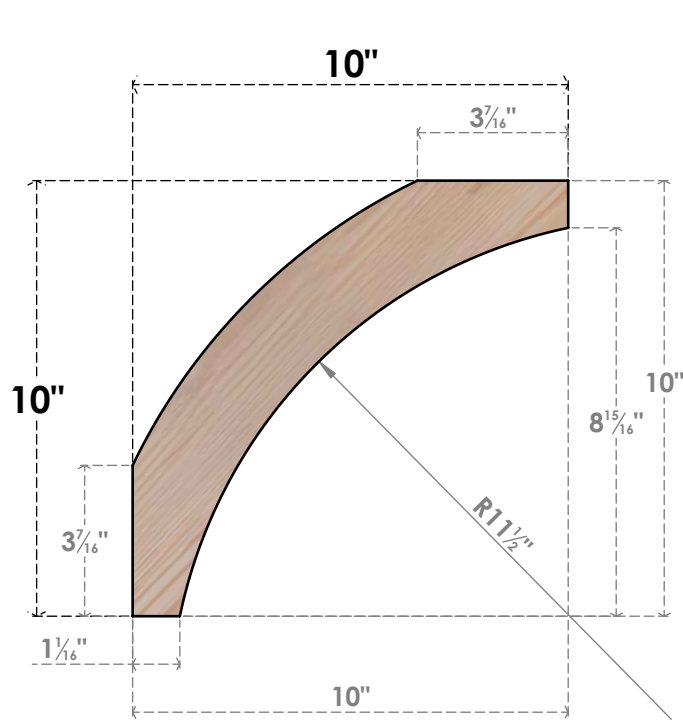

BRC04X10X10THR00SDF

3 1/2"W X 10"D X 10"H THORTON SMOOTH BRACE, DOUGLAS FIR

SIDE

FRONT

EKENA MILLWORK
 2300 WEST MAIN ST.
 CLARKSVILLE, TX 75426
 TOLL FREE: 866-607-0453
 WWW.EKENAMILLWORK.COM

NOTES

1. INSTALLATION TO BE COMPLETED IN ACCORDANCE WITH MANUFACTURER'S SPECIFICATIONS.
2. DRAWING MAY NOT BE TO SCALE
3. THIS DRAWING IS INTENDED FOR DESIGN AND PLANNING PURPOSES ONLY.
4. ALL INFORMATION CONTAINED HEREIN WAS CURRENT AT THE TIME OF DEVELOPMENT BUT MUST BE REVIEWED AND APPROVED BY THE PRODUCT MANUFACTURER TO BE CONSIDERED ACCURATE.
5. PRODUCTS ARE NOT KILN DRIED. THIS ITEM IS UNIQUE AND WILL CONTAIN THE NATURAL VARIATIONS THAT THE WOOD SPECIES OFFERS. THIS MAY RESULT IN VARIATIONS UP TO 1/4"